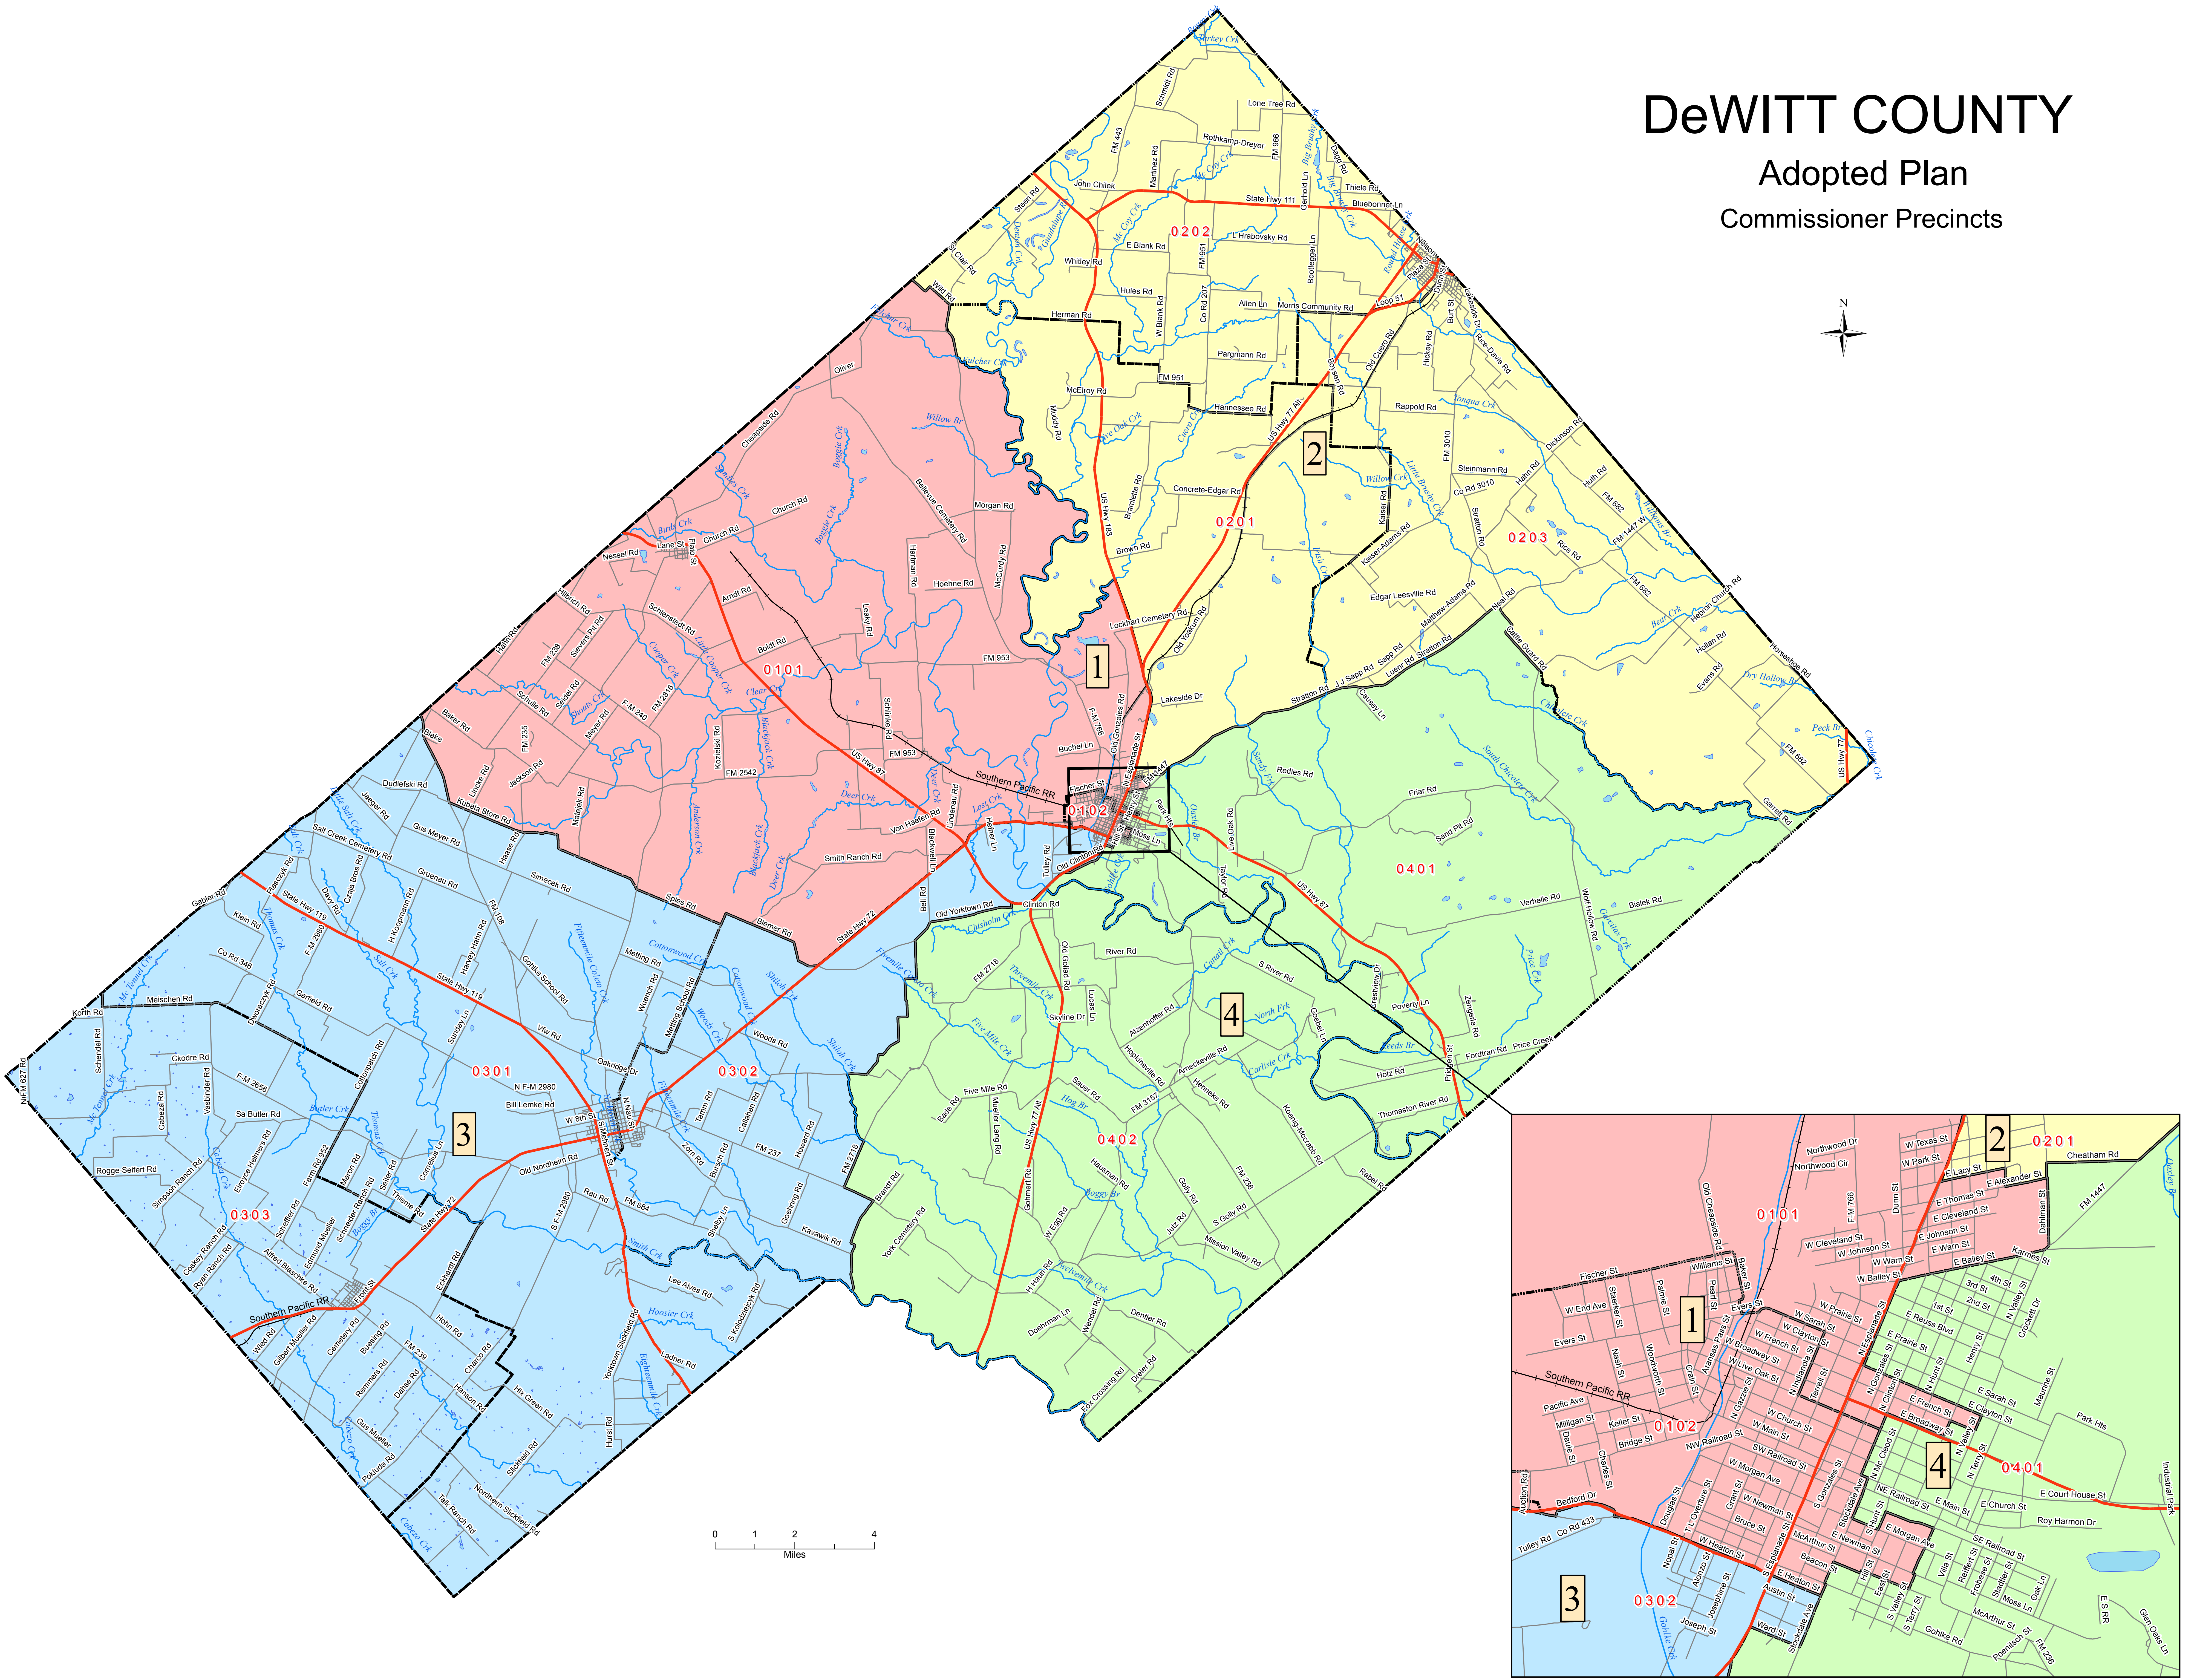

DeWITT COUNTY

Adopted Plan Commissioner Precincts

0 1 2 4
Miles